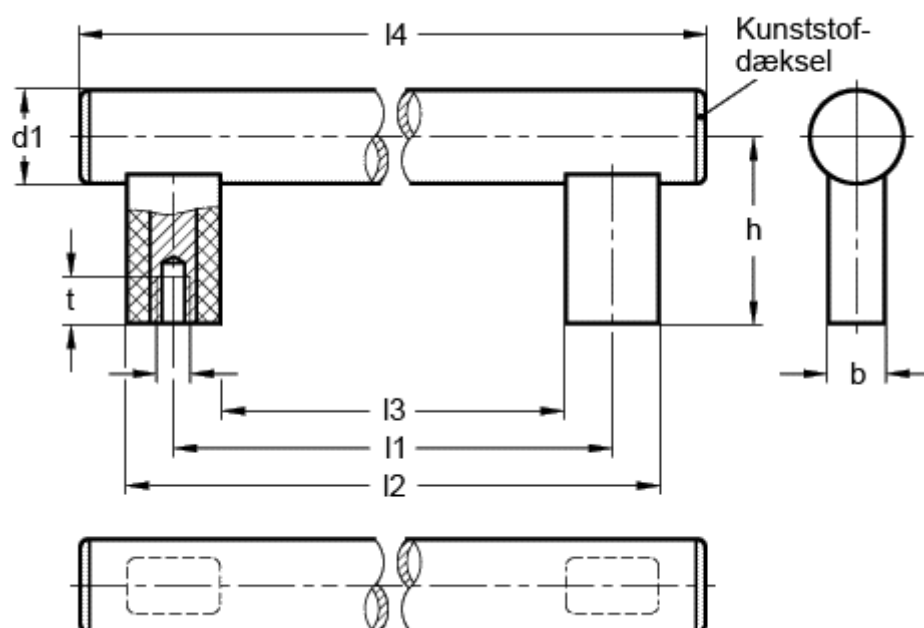

Article number: 201143250

Description: E+G Handle GN 666-30-M6-250-EL

Measures

$b = 18$

$t \text{ min} = 15$

$d_1 = 30$

$d_2 = M6$

$h = 60$

$l_1 = 250$

$l_2 = 280$

$l_3 = 220$

$l_4 = 315$